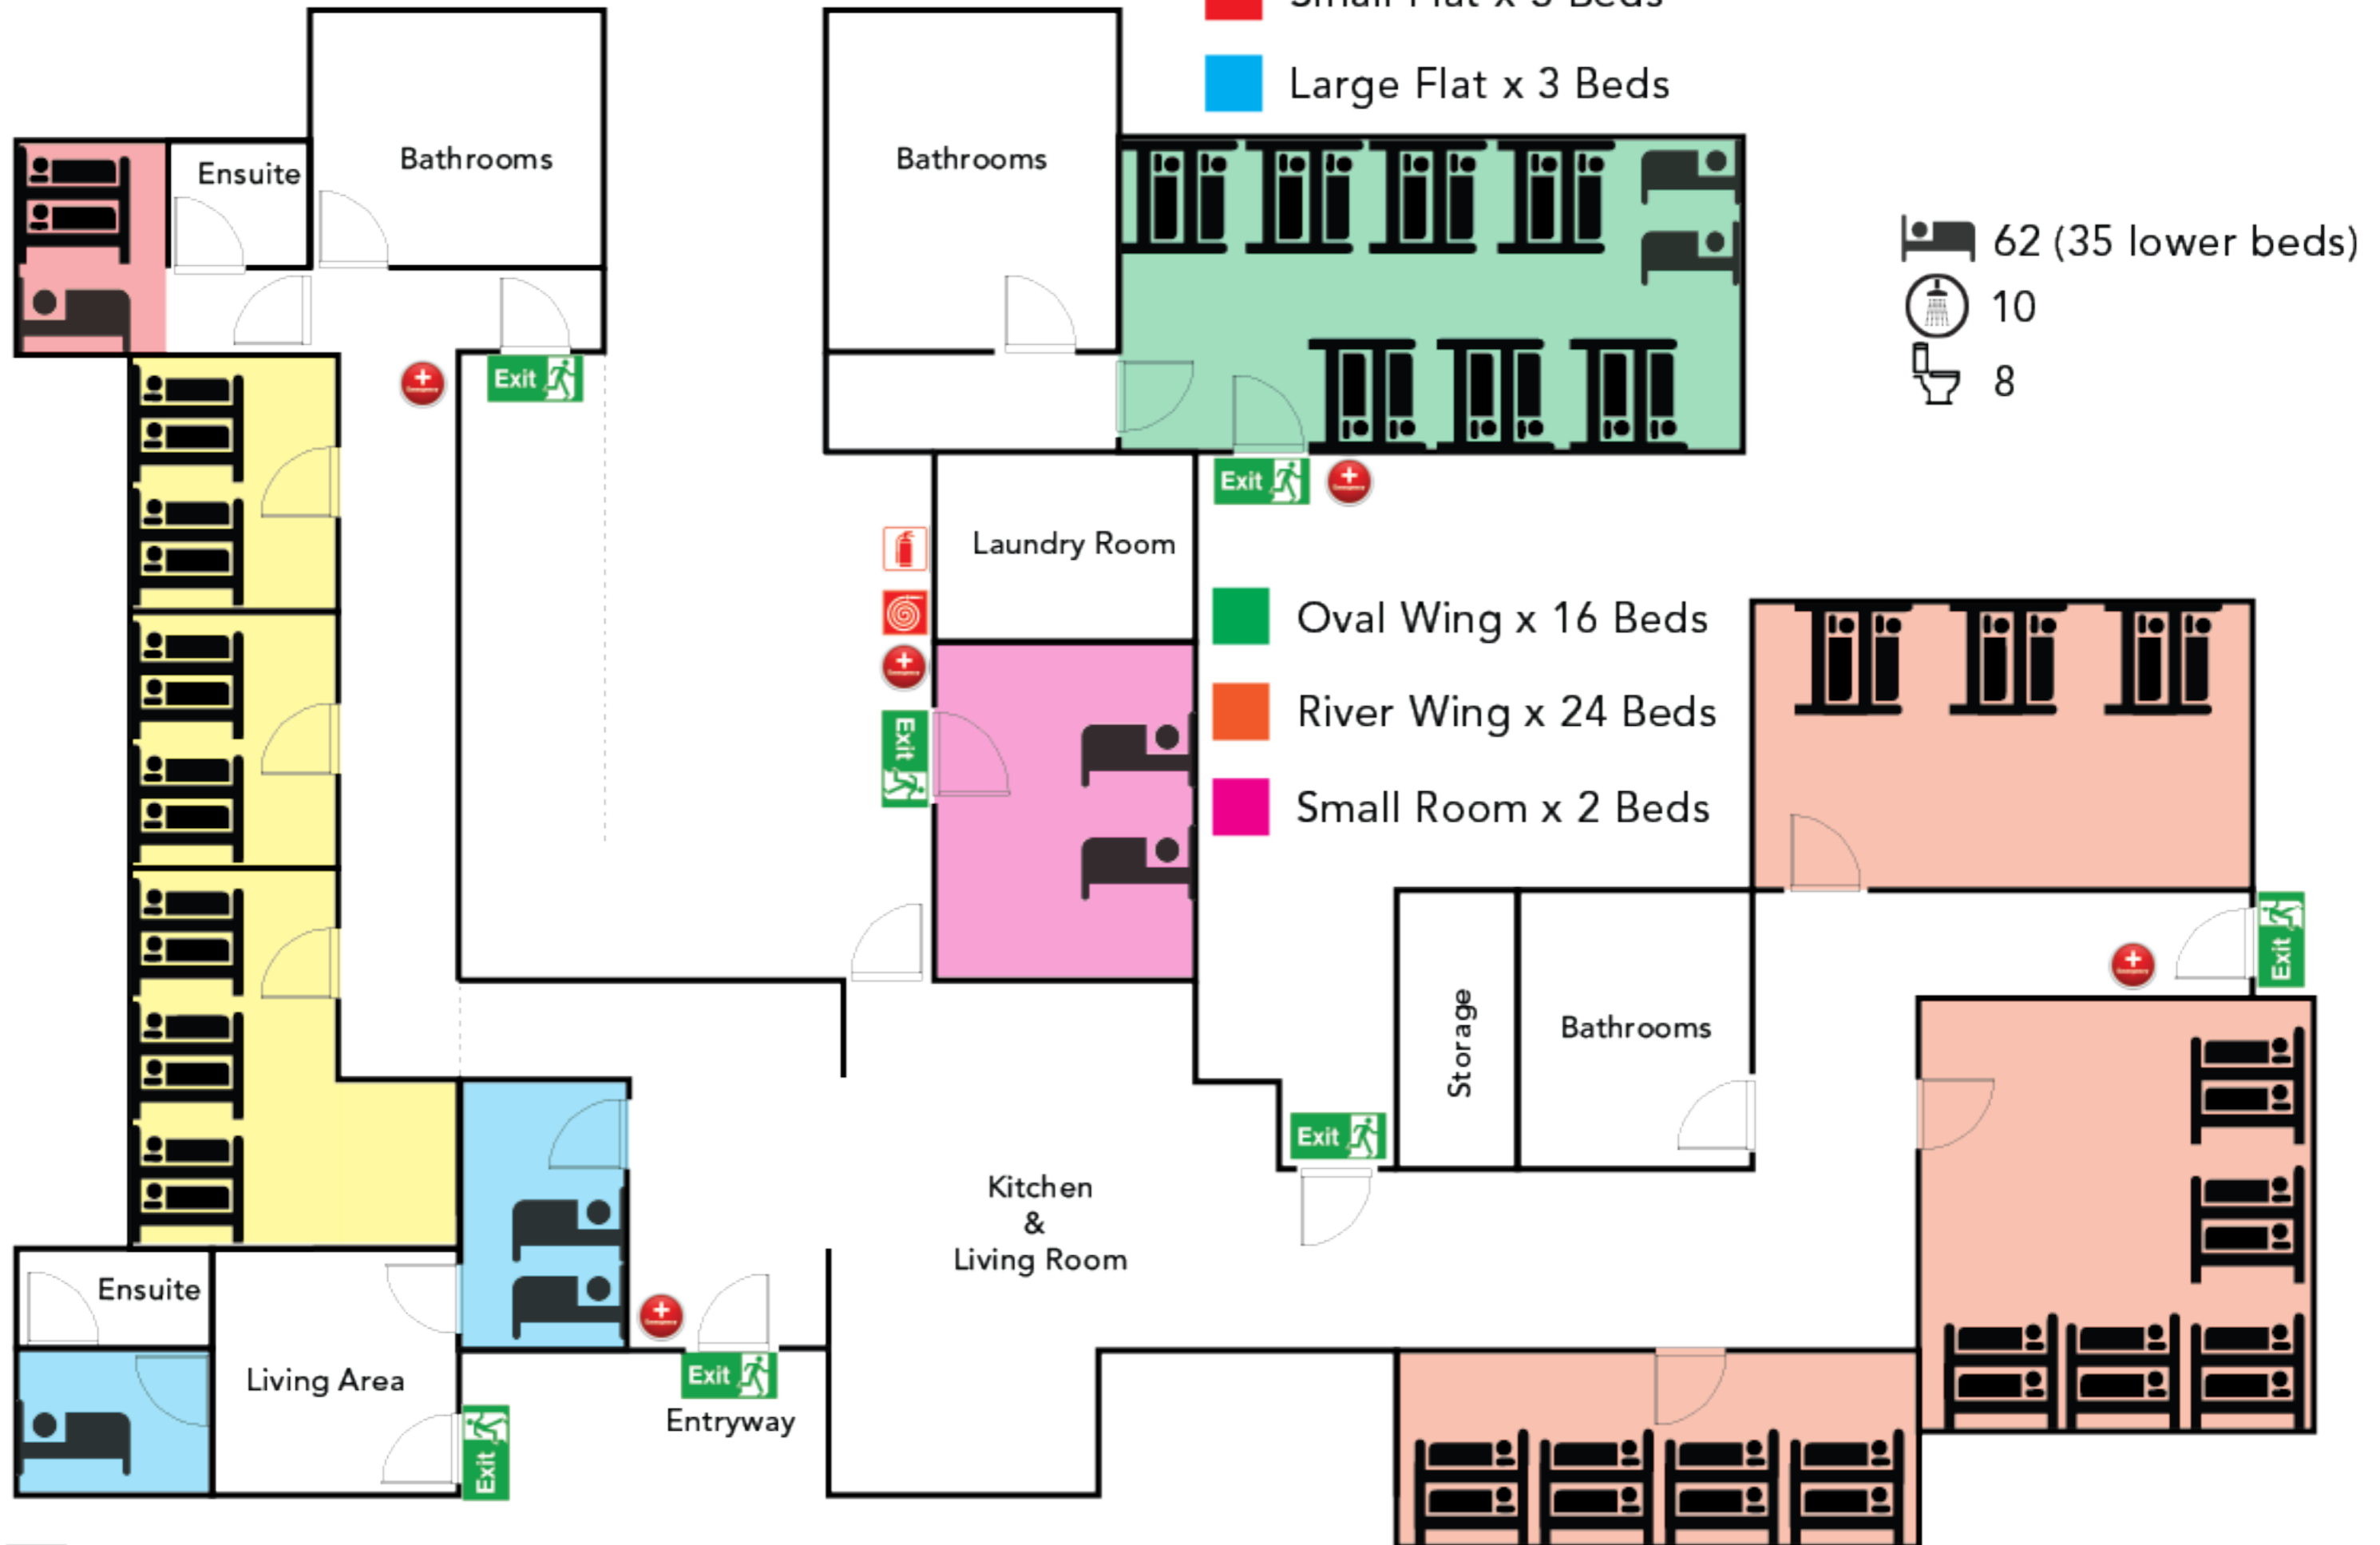

MYRTLE House

Scale: 1cm to 1m