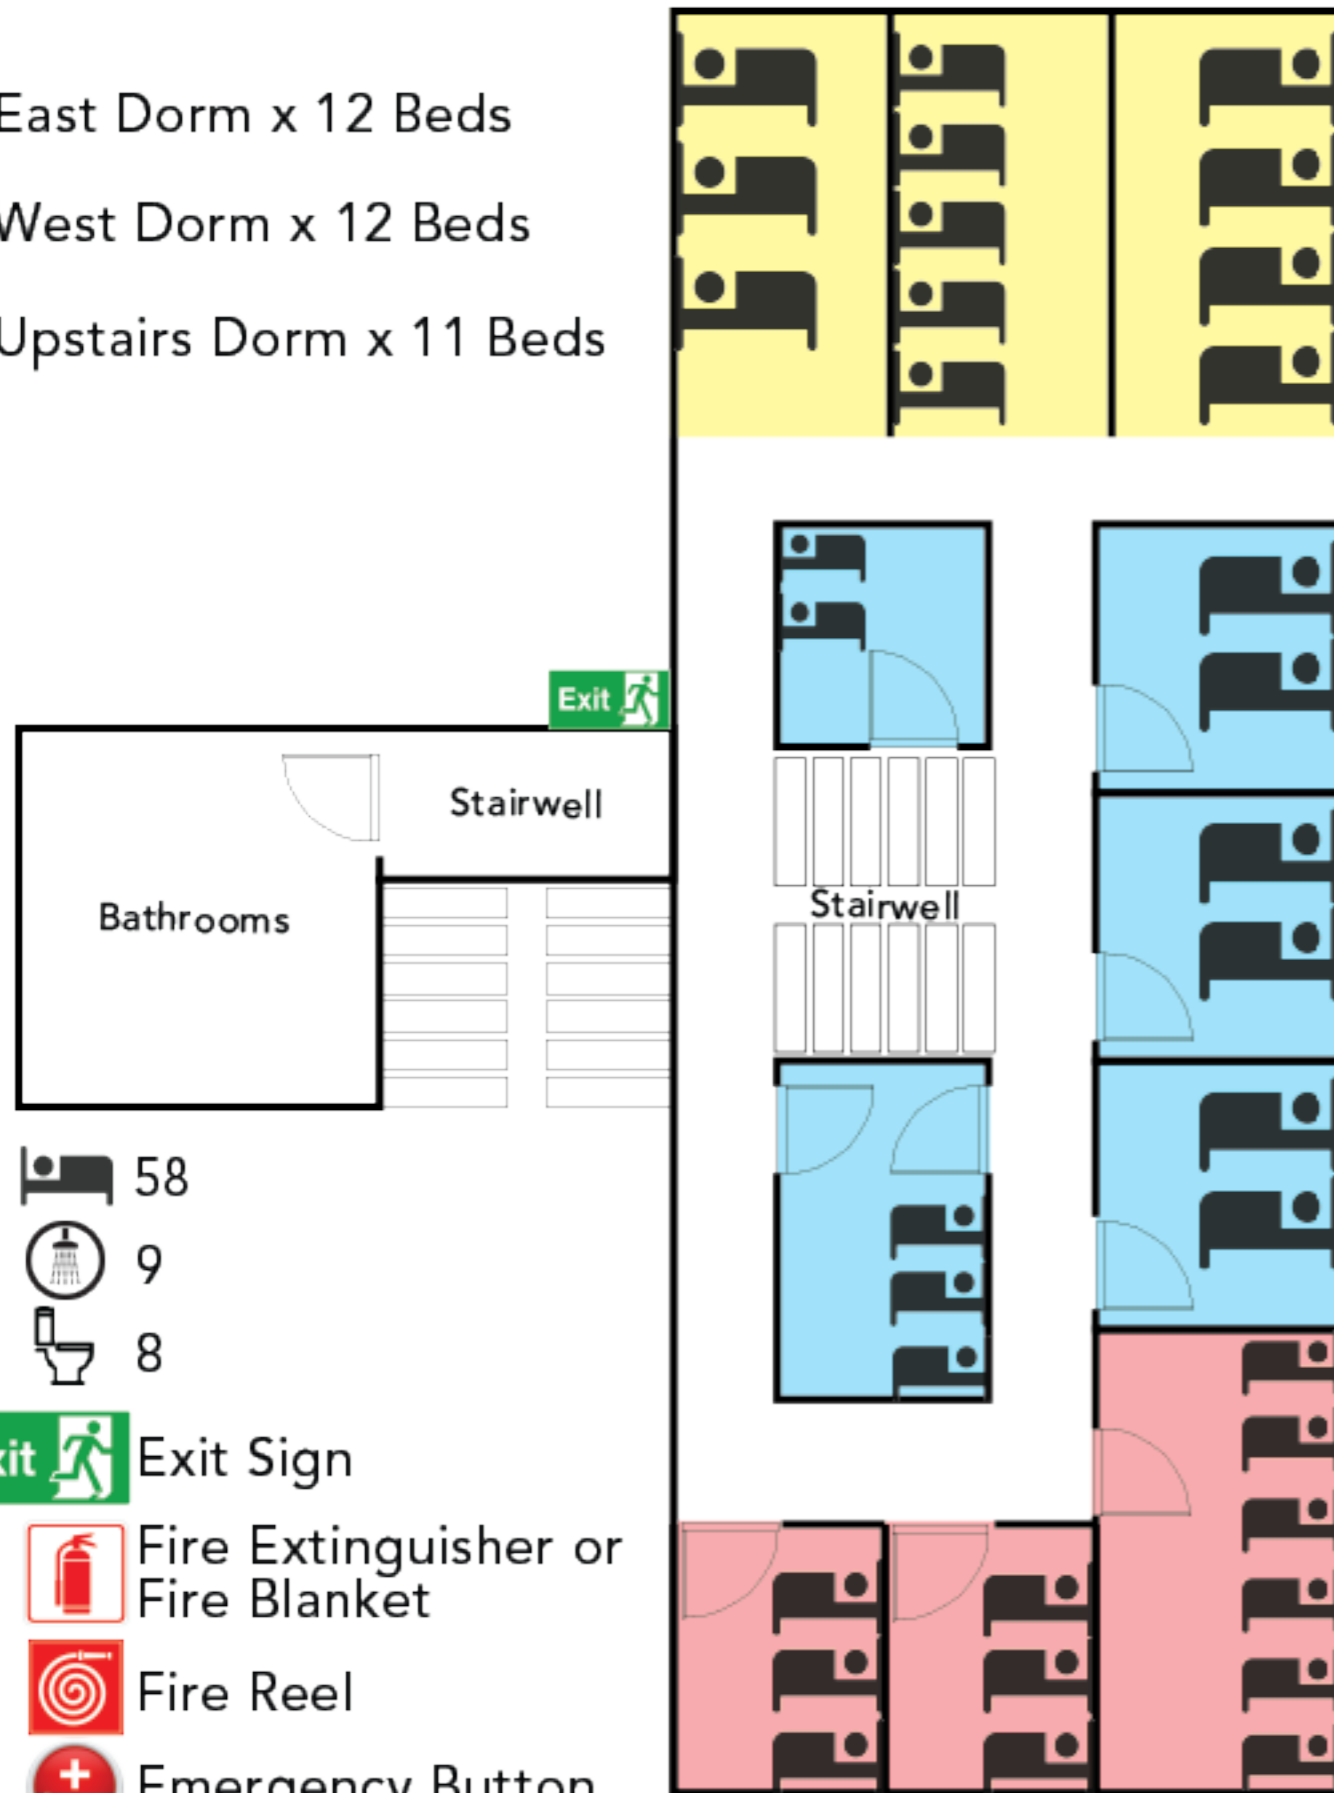

LAVENDER House

-  East Dorm x 12 Beds
-  West Dorm x 12 Beds
-  Upstairs Dorm x 11 Beds

-  Downstairs Dorm x 18 Beds
-  Flat x 5 Beds

UPSTAIRS
35 Beds

DOWNSTAIRS
23 zBeds

-  58
-  9
-  8
-  Exit Sign
-  Fire Extinguisher or Fire Blanket
-  Fire Reel
-  Emergency Button
-  Scale: 1cm to 1m