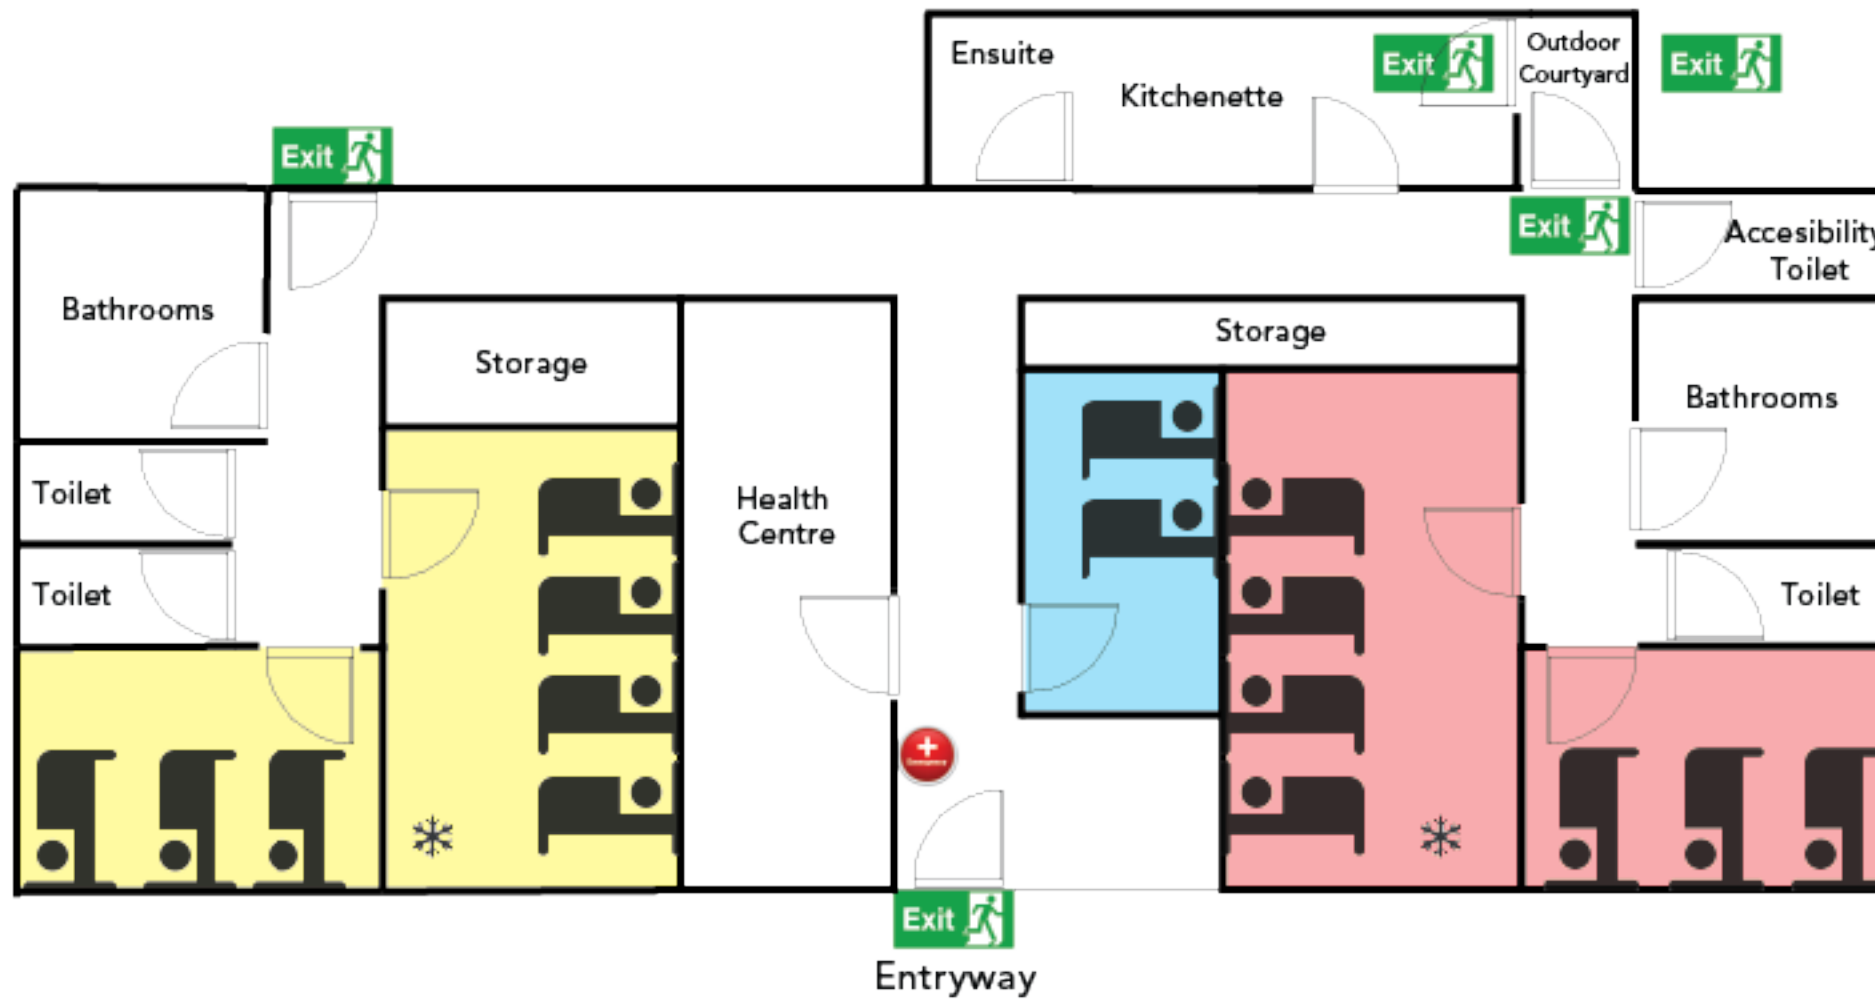

GREVILLEA House

- East Wing x 7 Beds
- Small Flat x 2 Beds
- West Wing x 7

-  16
-  3
-  4
-  Wheelchair Accessible
-  Air Conditioning

-  Exit Sign
-  Fire Extinguisher or Fire Blanket
-  Fire Reel
-  Emergency Button
-  Scale: 1cm to 1m