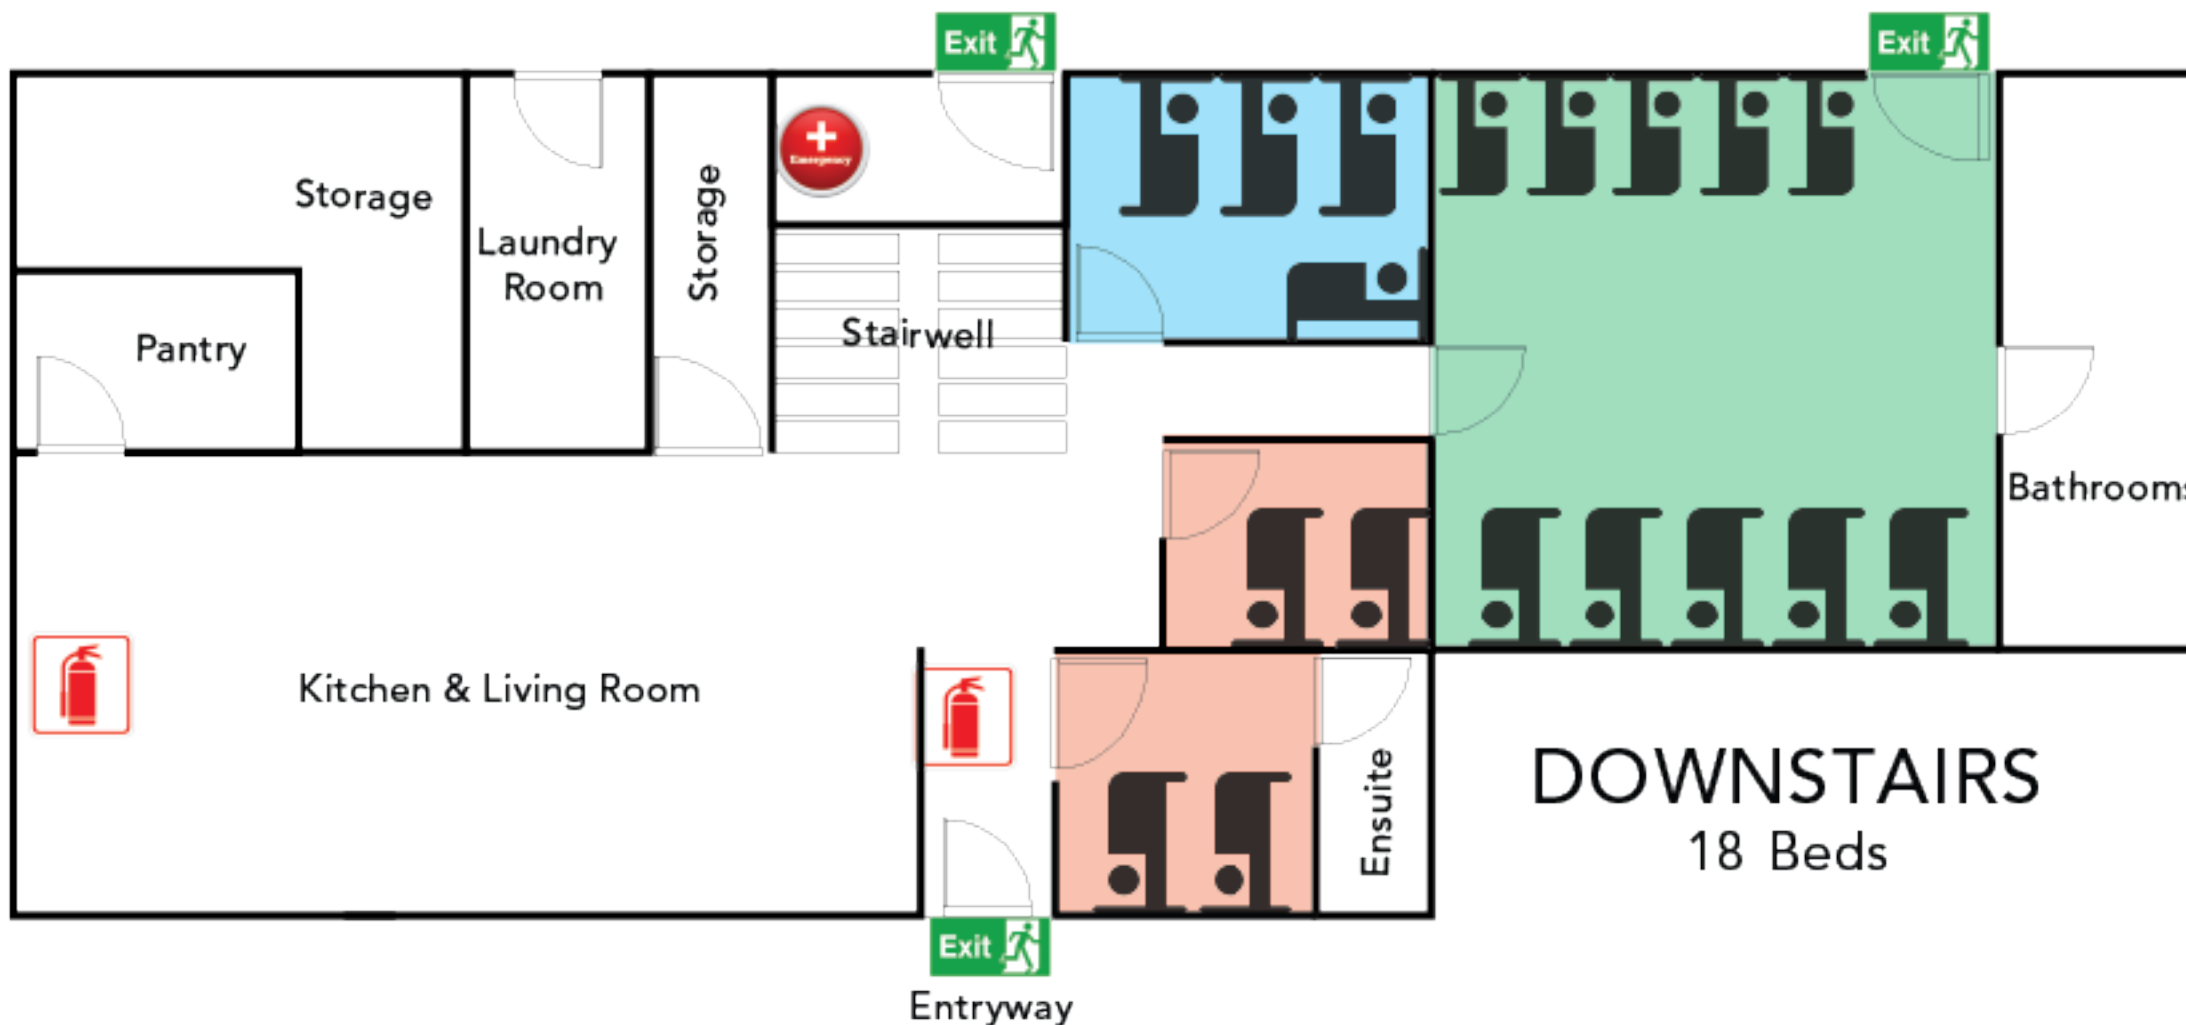

# BORONIA House

-  Upstairs Dorm x 10 Beds
-  Upstairs x 18 Beds
-  Downstairs Room x 4 Beds
-  Downstairs Dorm x 10 Beds
-  Flat x 4 Beds

-  46
-  7
-  7
-  Exit Sign
-  Fire Extinguisher or Fire Blanket
-  Fire Reel
-  Emergency Button
-  Scale: 1cm to 1m