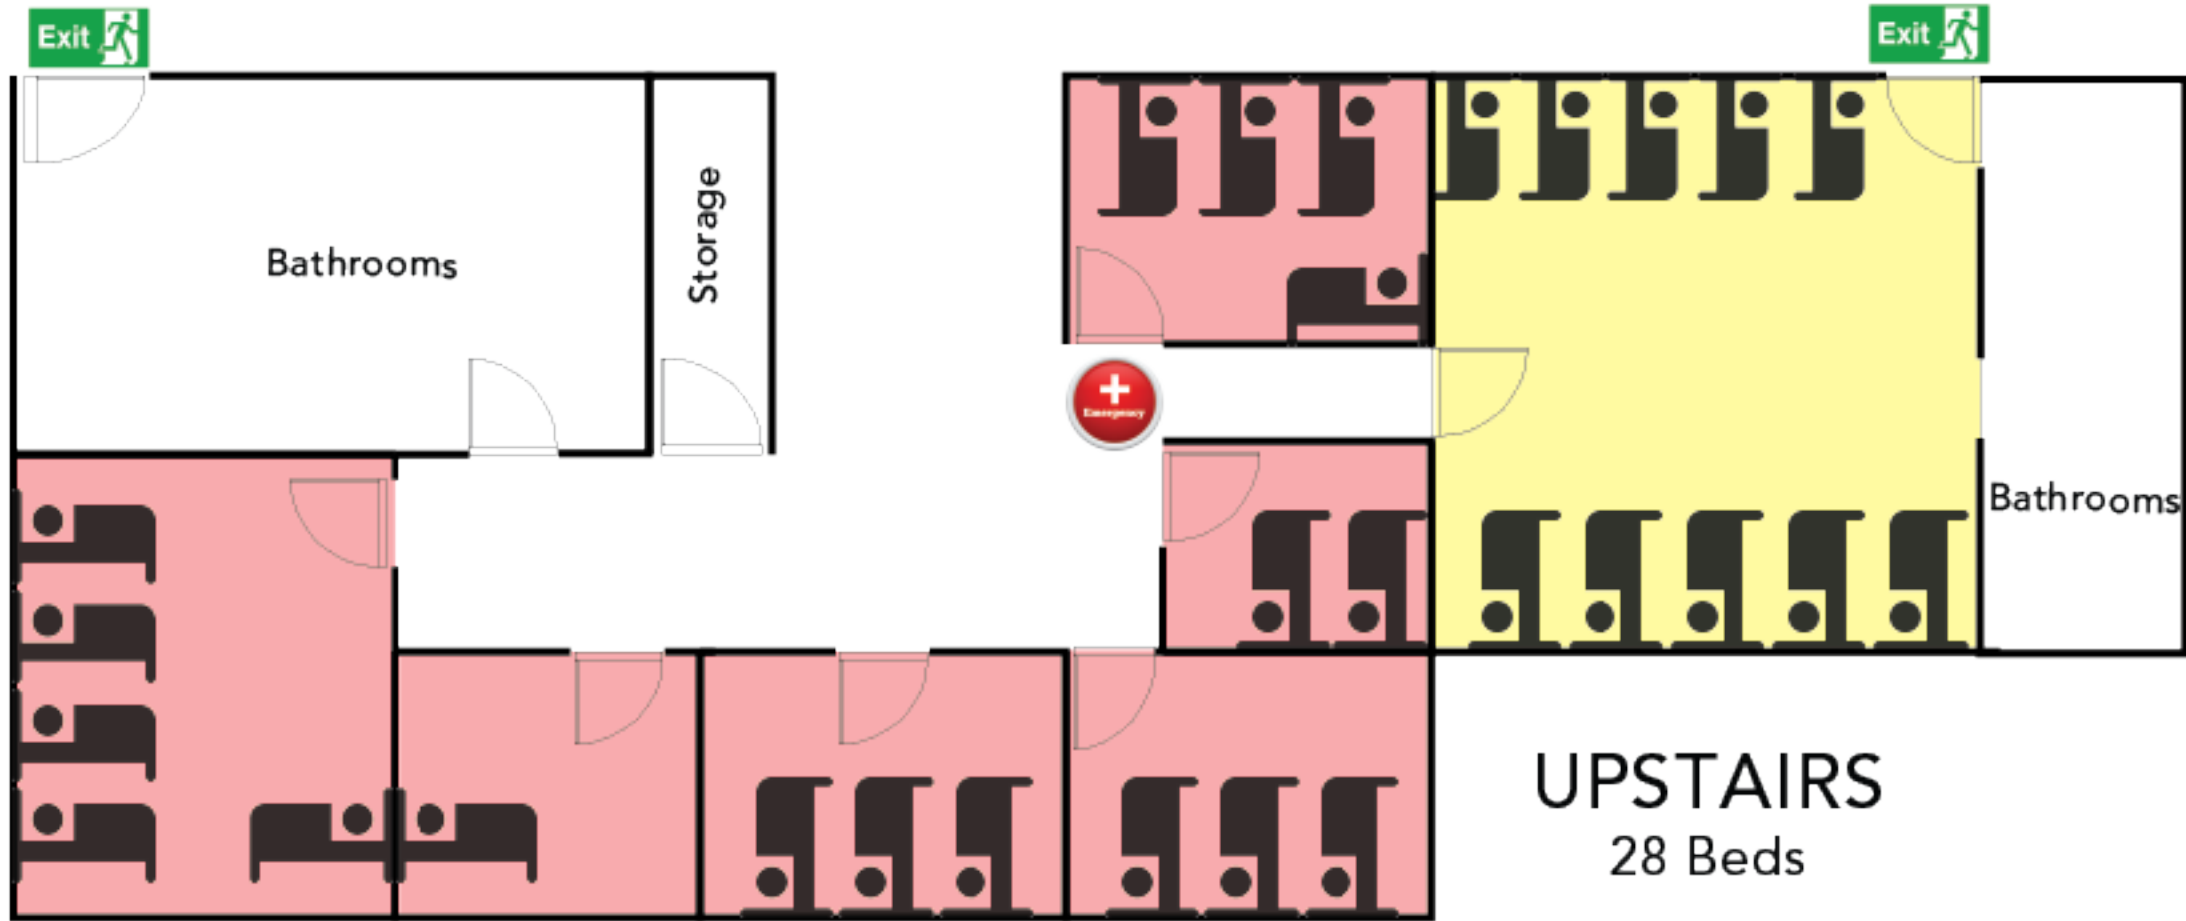

# BORONIA House

-  Upstairs Dorm x 10 Beds
-  Upstairs x 18 Beds
-  Downstairs Room x 4 Beds
-  Downstairs Dorm x 10 Beds
-  Flat x 4 Beds

-  46
-  7
-  7
-  Exit Sign
-  Fire Extinguisher or Fire Blanket
-  Fire Reel
-  Emergency Button
-  Scale: 1cm to 1m