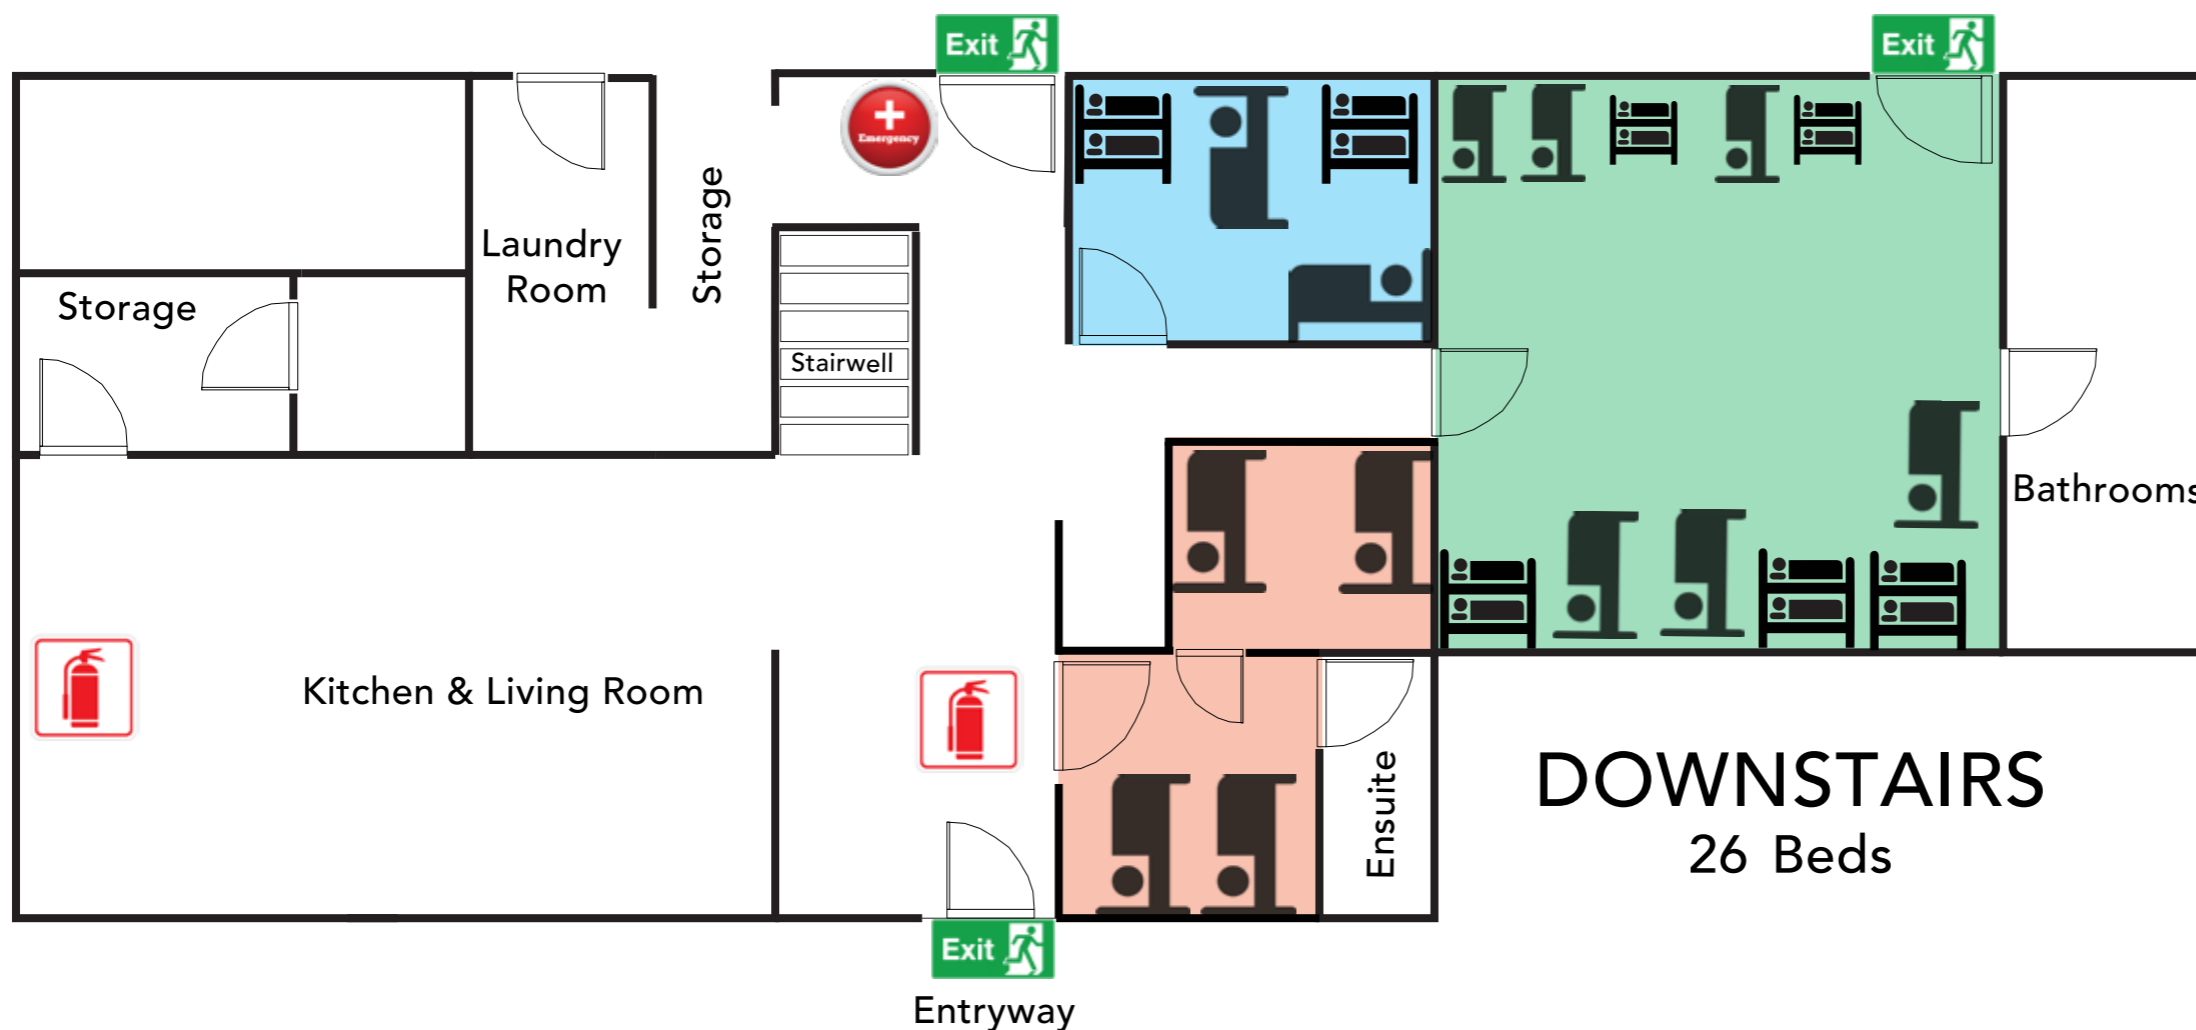

BORONIA House

 Upstairs Dorm x 16 Beds

 Upstairs x 26 Beds

 Downstairs Room x 4 Beds

 Downstairs Dorm x 26 Beds

 Flat x 4 Beds

 68

 7

 7

 Exit Sign

 Fire Extinguisher or Fire Blanket

 Fire Reel

 Emergency Button

 Scale: 1cm to 1m