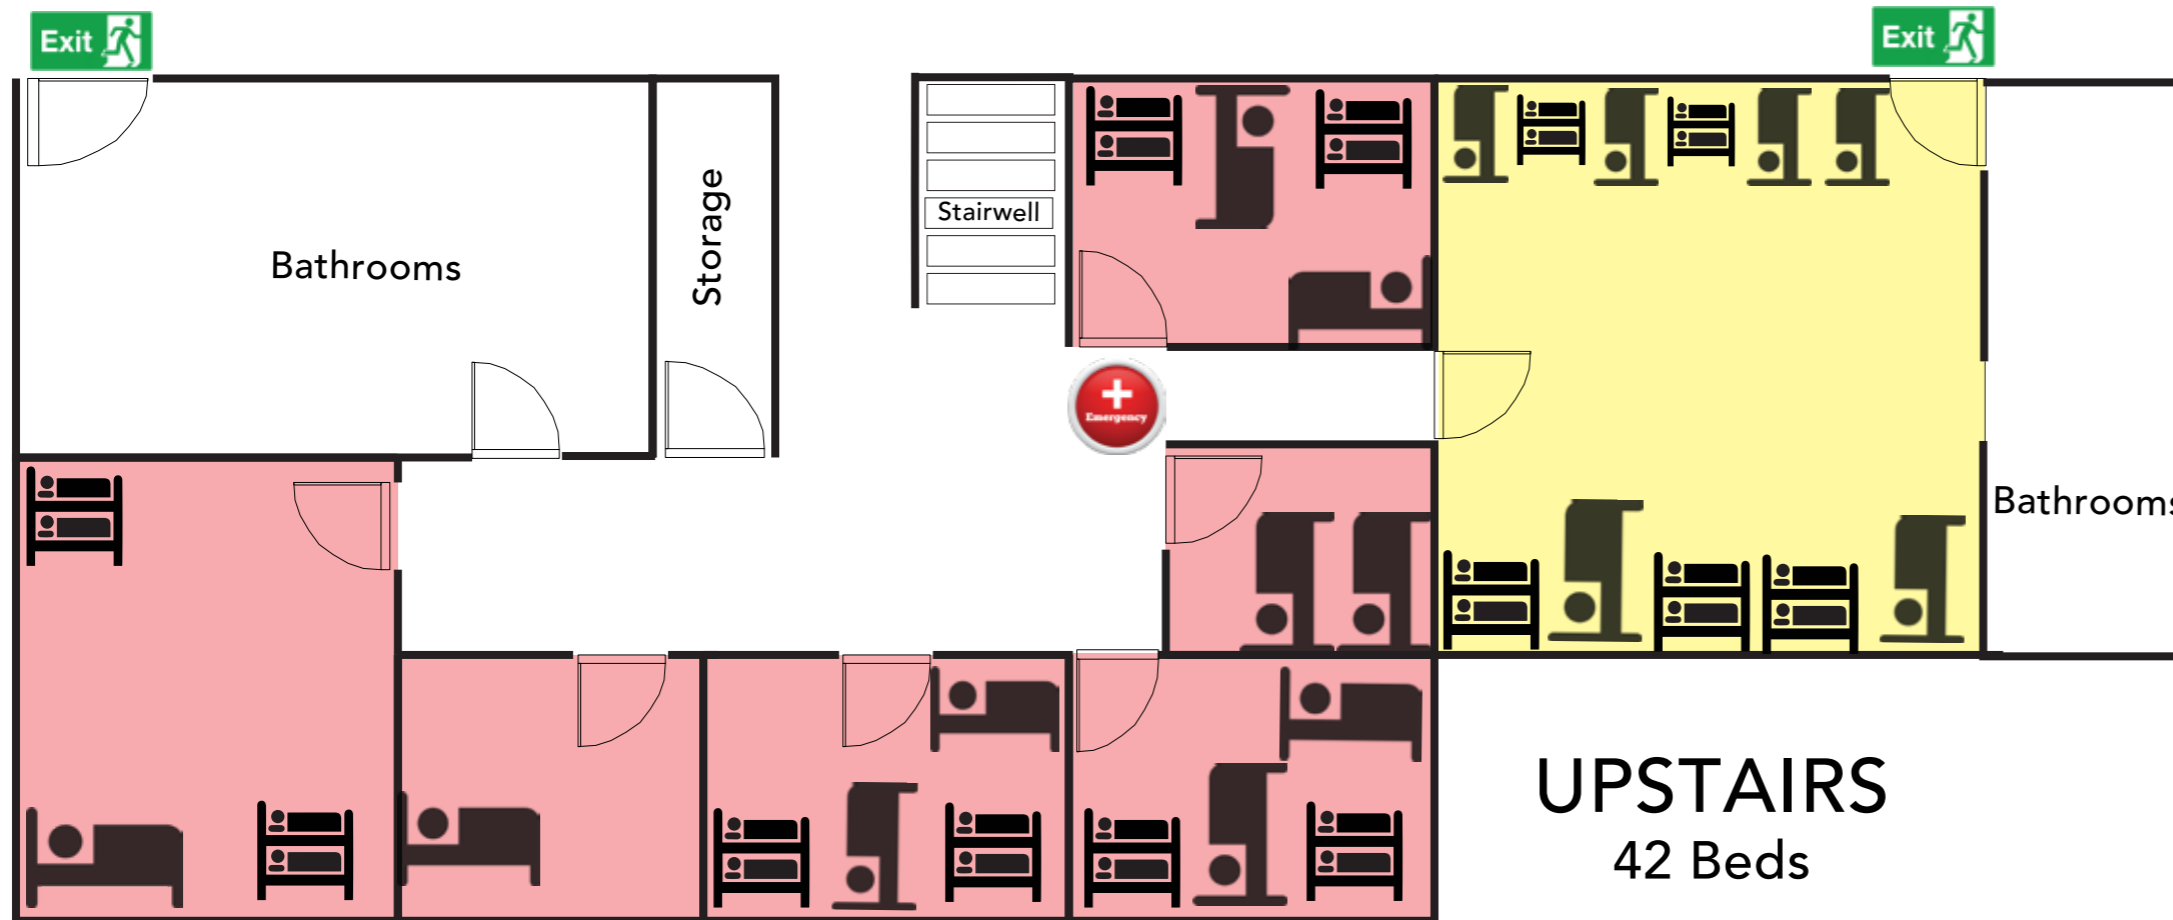

BORONIA House

 Upstairs Dorm x 16 Beds

 Upstairs x 26 Beds

 Downstairs Room x 4 Beds

 Downstairs Dorm x 26 Beds

 Flat x 4 Beds

 68

 7

 7

 Exit Sign

 Fire Extinguisher or Fire Blanket

 Fire Reel

 Emergency Button

 Scale: 1cm to 1m