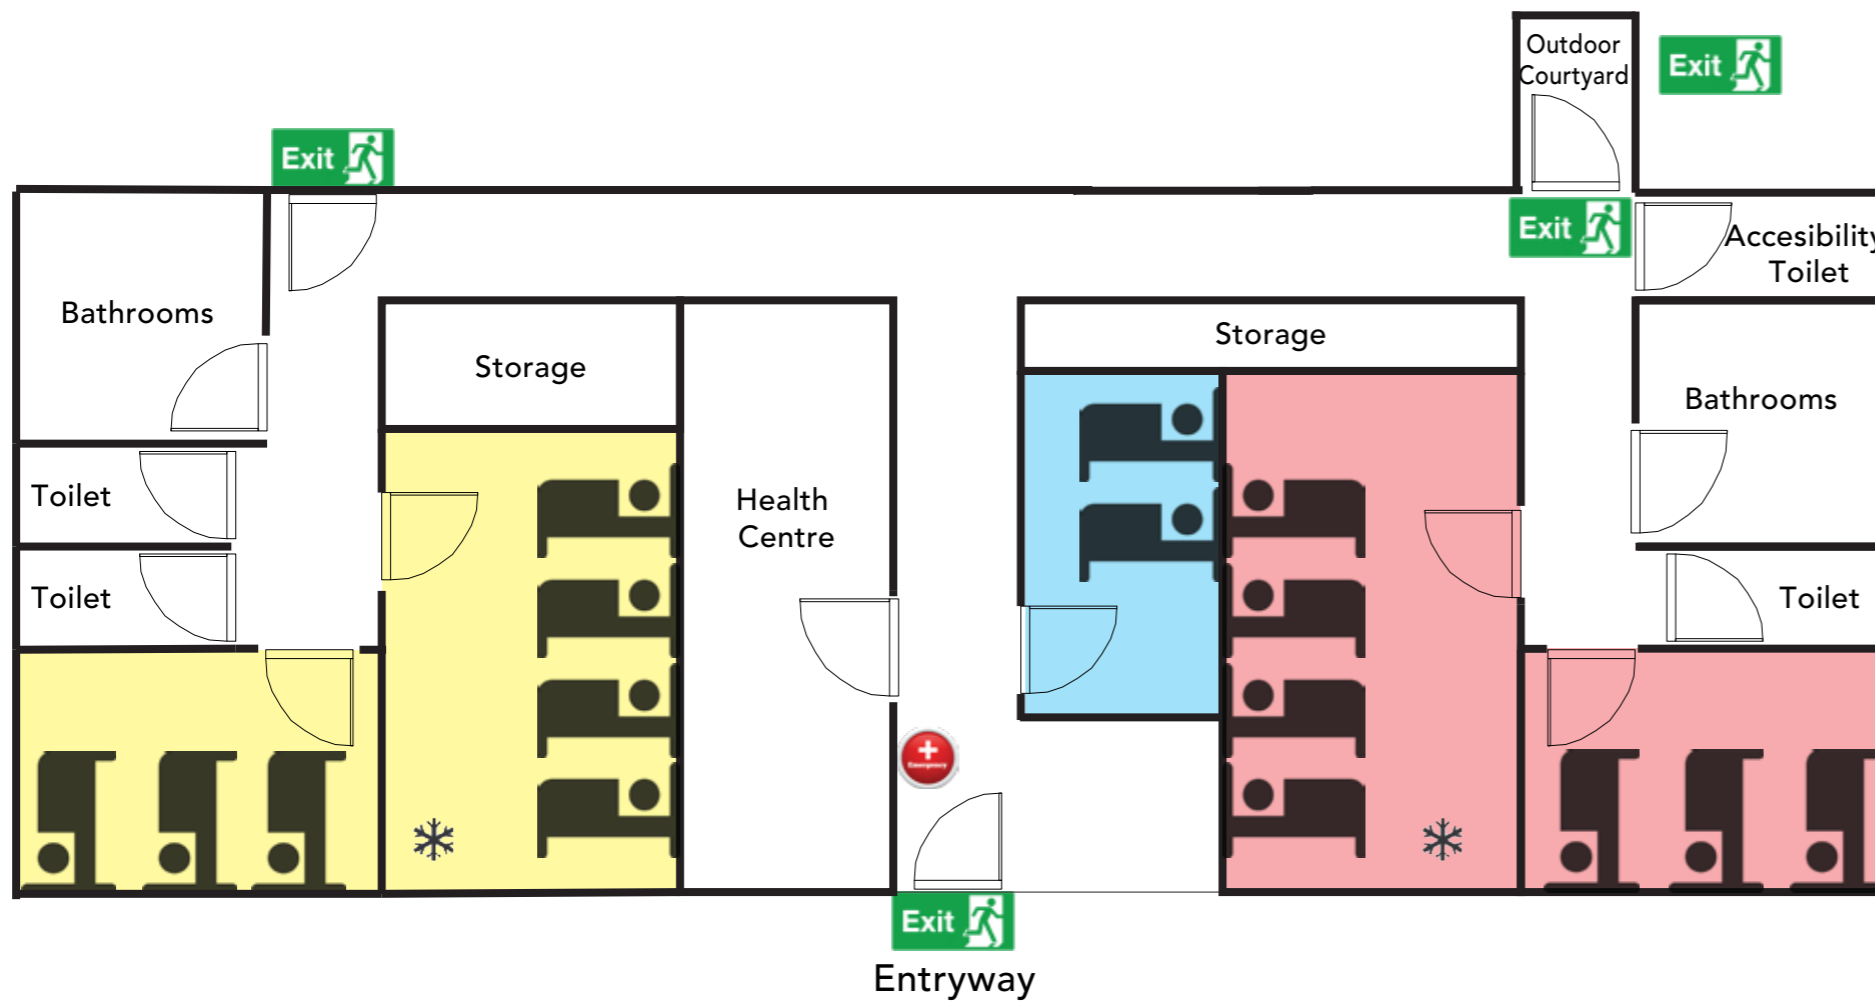

GREVILLEA House

- East Wing x 7 Beds
- Small Flat x 2 Beds
- West Wing x 7

-  16
-  3
-  4
-  Wheelchair Accessible
-  Air Conditioning

-  Exit Sign
-  Fire Extinguisher or Fire Blanket
-  Fire Reel
-  Emergency Button
-  Scale: 1cm to 1m